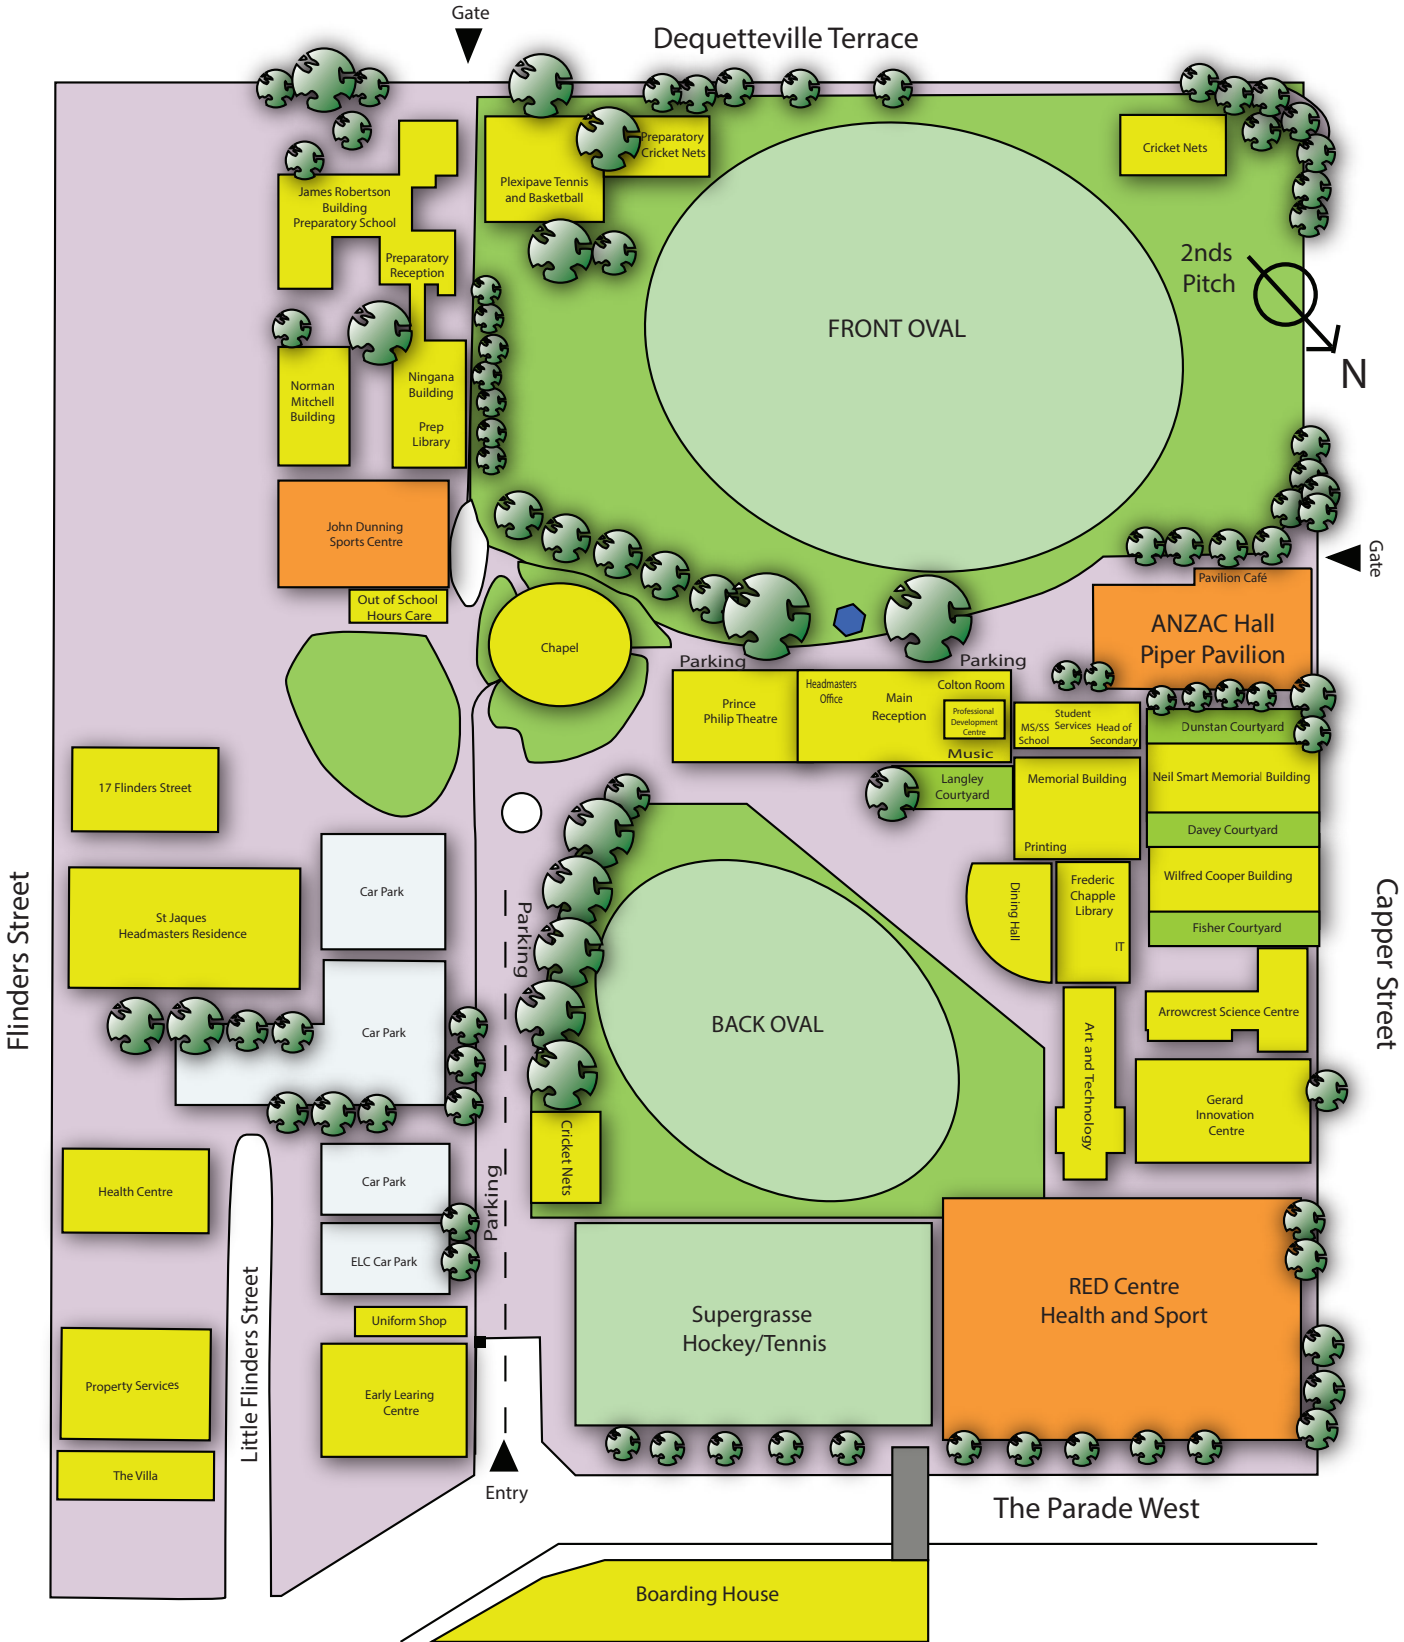

Prince Alfred College Grounds

PARK 15 – corner of Dequetteville Terrace and Bartels Road, Kent Town

PARK 9 – corner of Hackney Road and Bundeys Road, North Adelaide

ELLIS PARK - Comets Soccer Club , West Tce Adelaide